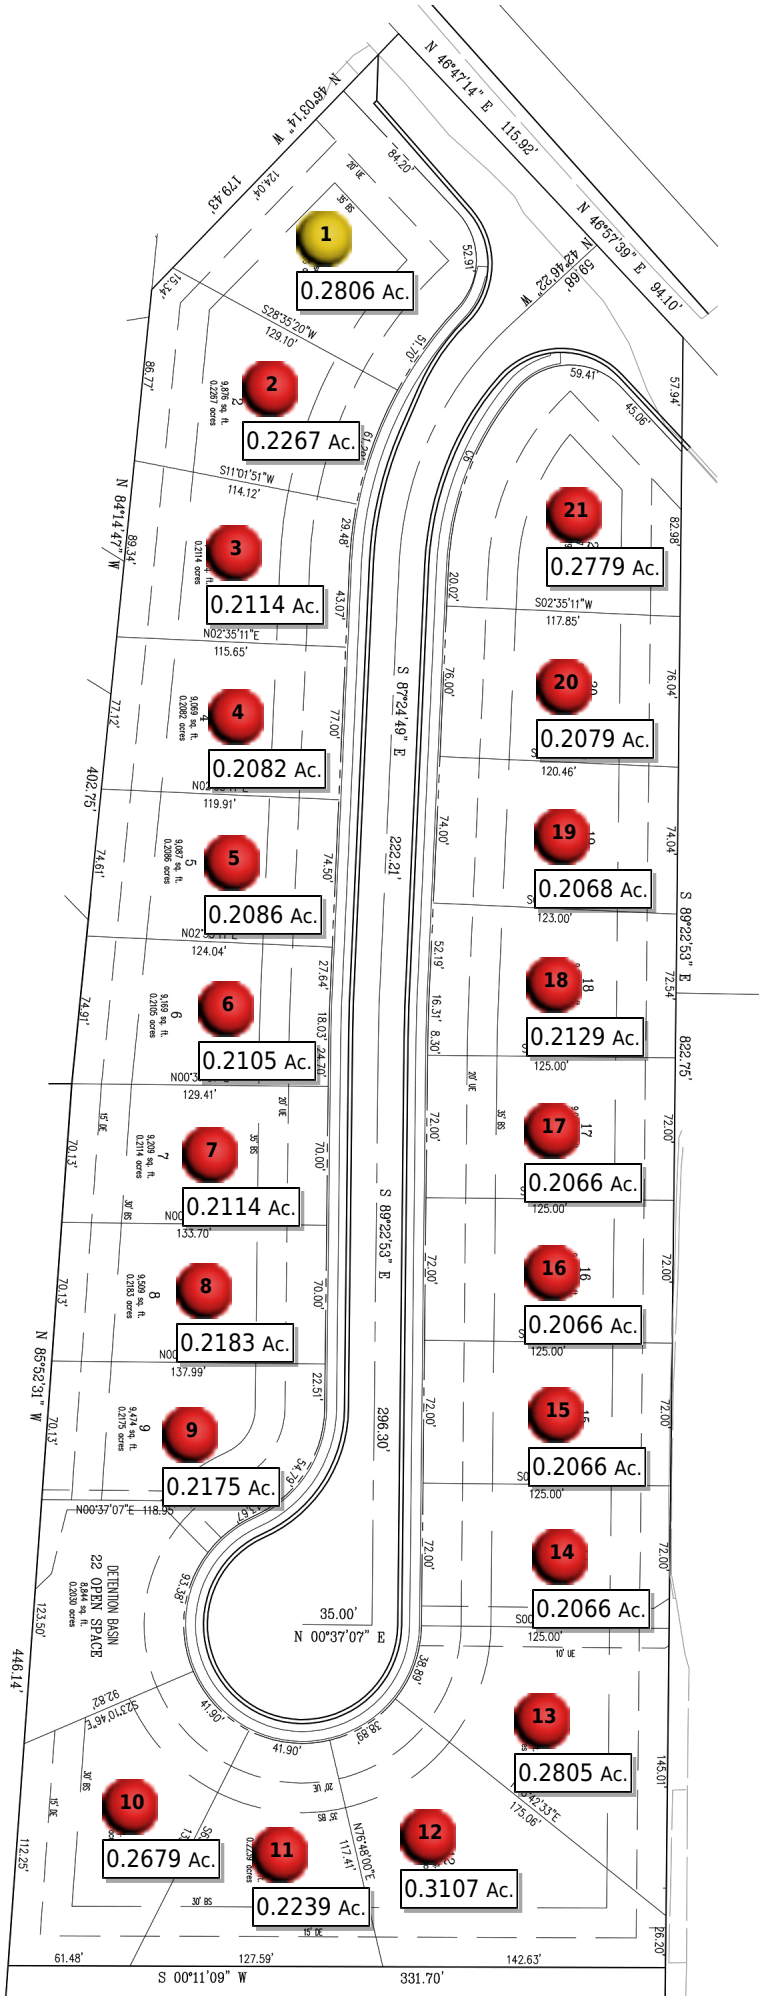

ASSOCIATE CONSTRUCTION

Builder of fine custom homes

MARKETING PLAT
WALNUT HILL SUBDIVISION
MUNICIPALITY OF GERMANTOWN
MONTGOMERY COUNTY, OHIO

Lot Premiums for WALNUT HILL

Lot #	Premium
1	Included
2	Sold
3	Sold
4	Sold
5	Sold
6	Sold
7	Sold
8	Sold
9	Included
10	Sold
11	Sold
12	Sold
13	Sold
14	Sold
15	Sold
16	Sold
17	Sold
18	Sold
19	Sold
20	Sold
21	Sold