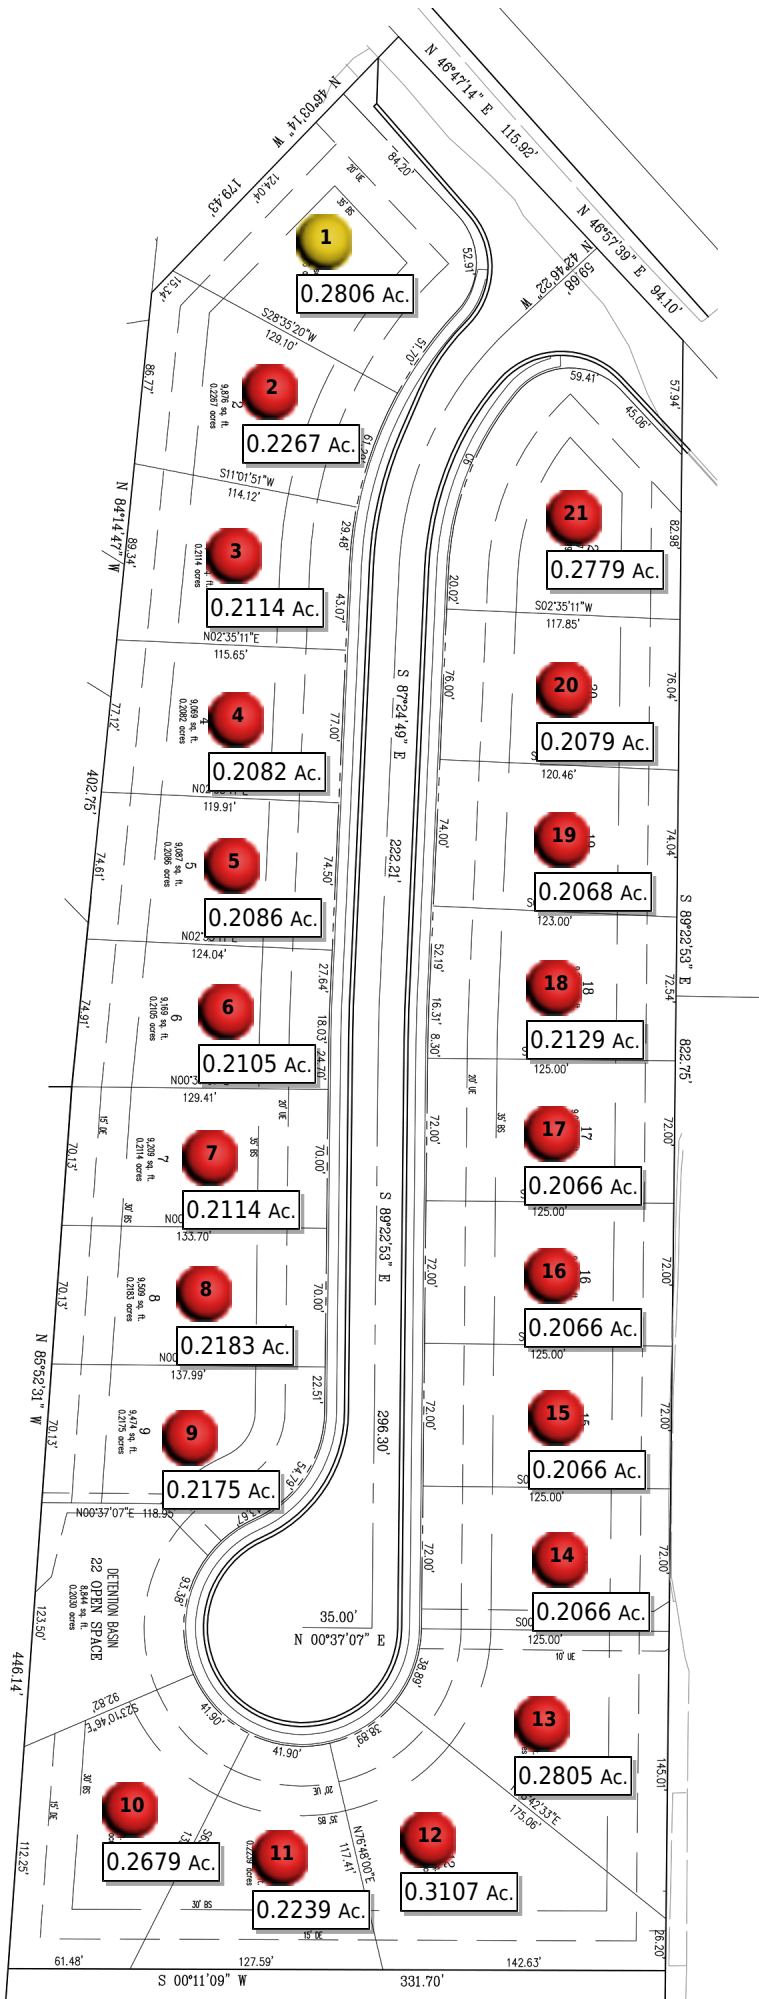

ASSOCIATE CONSTRUCTION

Builder of fine custom homes

MARKETING PLAT
WALNUT HILL SUBDIVISION
MUNICIPALITY OF GERMANTOWN
MONTGOMERY COUNTY, OHIO

Lot Premiums for WALNUT HILL

Lot #	Premium
1	Included
2	Sold
3	Sold
4	Sold
5	Sold
6	Sold
7	Sold
8	Sold
9	Included
10	Sold
11	Sold
12	Sold
13	Sold
14	Sold
15	Sold
16	Sold
17	Sold
18	Sold
19	Sold
20	Sold
21	Sold