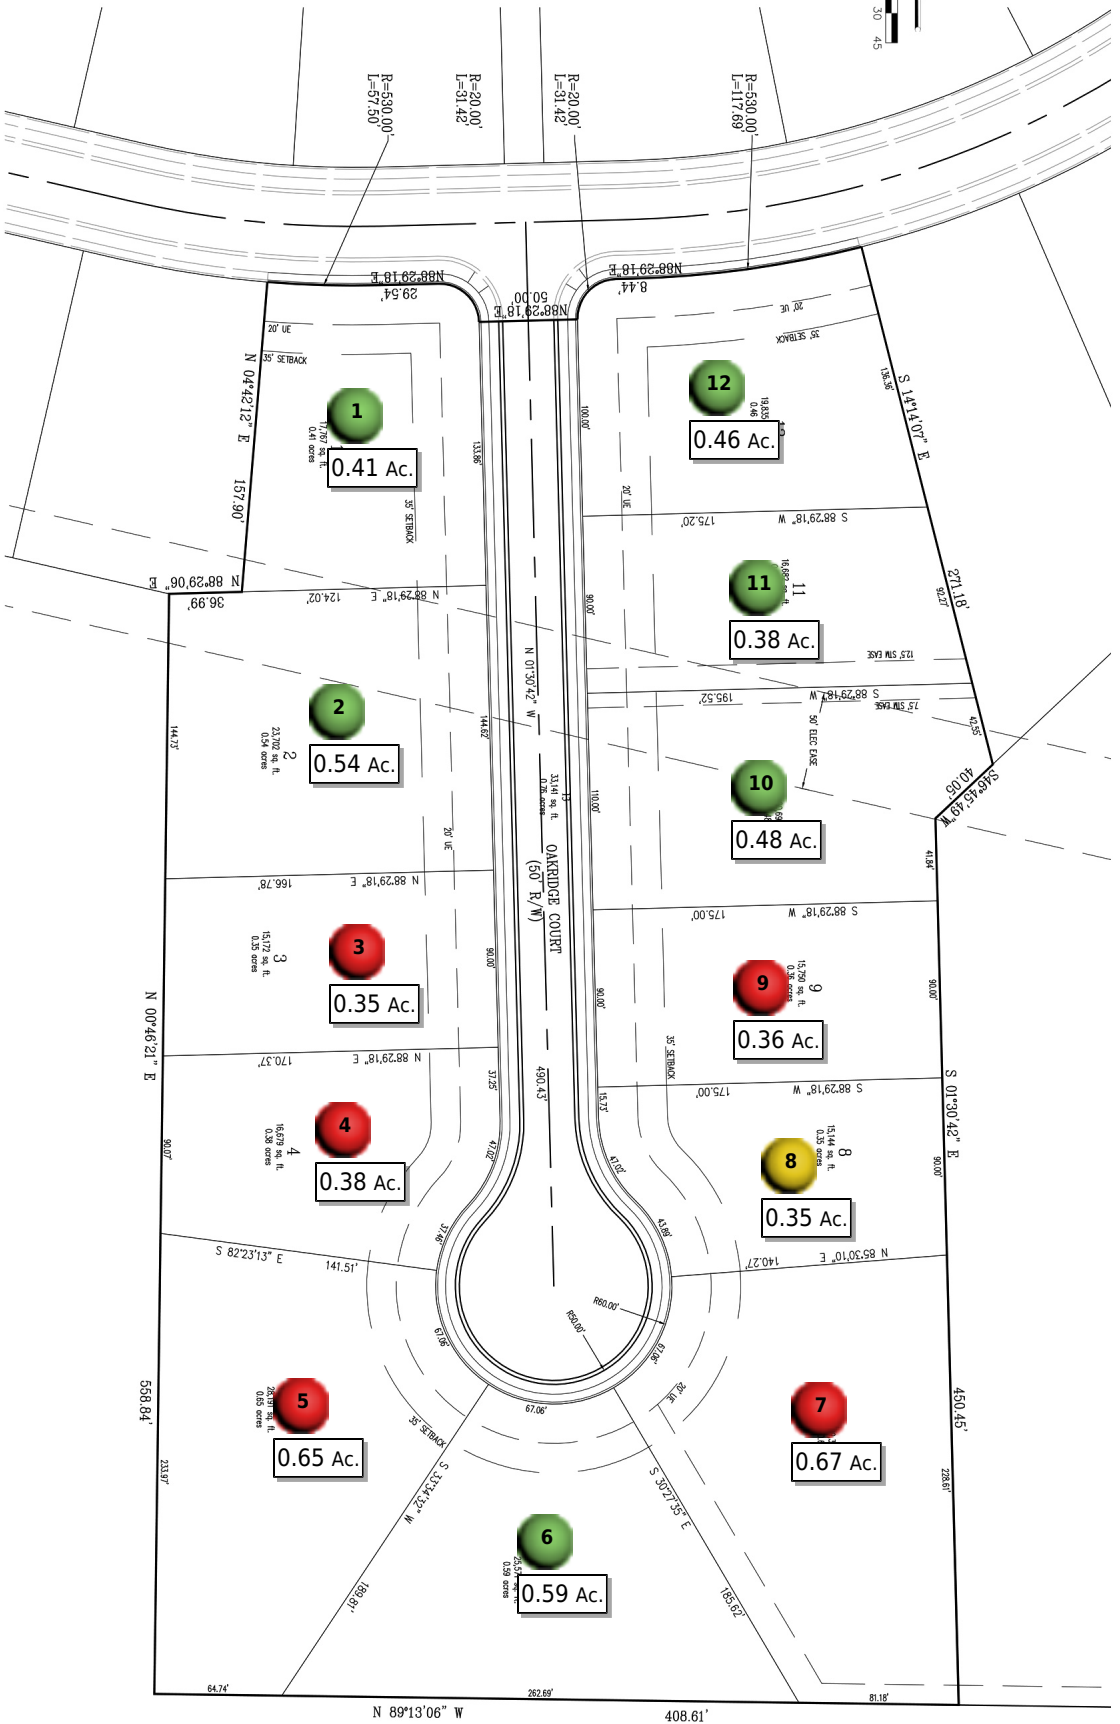

# ASSOCIATE CONSTRUCTION

Builder of fine custom homes

MARKETING PLAT  
 HICKORY POINTE ESTATES SEC 4  
 MUNICIPALITY OF GERMANTOWN  
 MONTGOMERY COUNTY, OHIO

## Lot Premiums for HICKORY POINTE SECTION 4

Lot #	Premium
1	\$5,000
2	\$10,000
3	Sold
4	Sold
5	Sold
6	\$15,000
7	Sold
8	Included
9	Sold
10	Included
11	Included
12	\$5,000