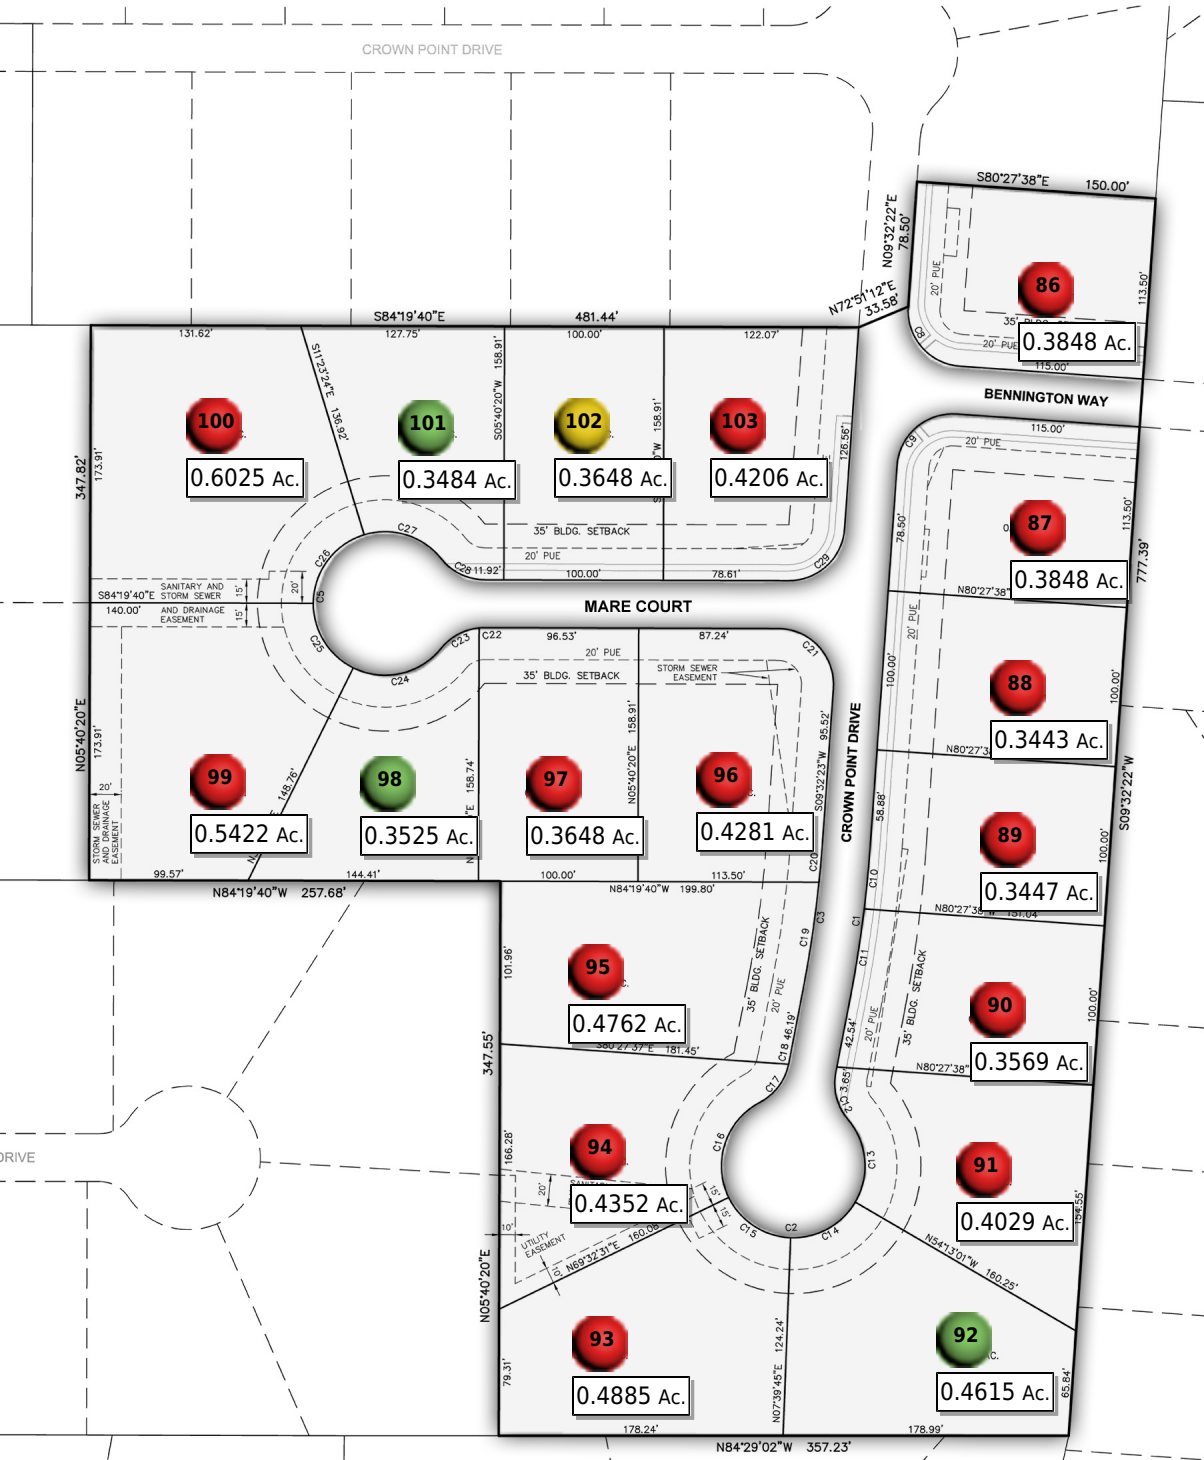

CROWN POINT SEC 6
CLEARCREEK TOWNSHIP
WARREN COUNTY, OHIO

Lot Premiums for CROWN POINT SECTION 6

| Lot # | Premium |
|--------------|----------------|
| 86 | Sold |
| 87 | Sold |
| 88 | Sold |
| 89 | Sold |
| 90 | Sold |
| 91 | Sold |
| 92 | \$15,000.00 |
| 93 | Sold |
| 94 | Sold |
| 95 | Sold |
| 96 | Sold |
| 97 | Sold |
| 98 | \$15,000.00 |
| 99 | Sold |
| 100 | Sold |
| 101 | \$15,000.00 |
| 102 | Included |
| 103 | Sold |